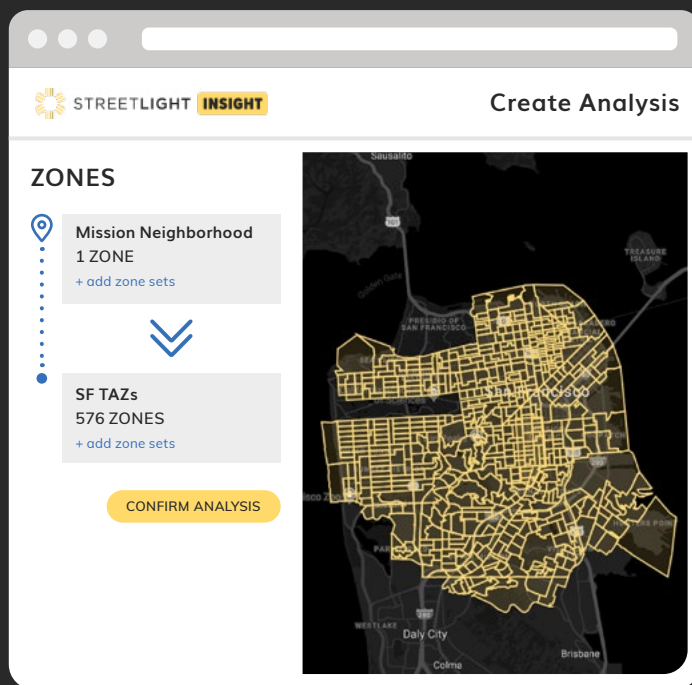

Now available through the Eastern Transportation Coalition Traffic Data Marketplace (ETC-TDM)

Your Interactive Platform for Measuring Transportation

StreetLight is not a model, a report, or a static heatmap. It's a self-serve platform that lets users ask mobility questions and get the answers within minutes. We think it's revolutionary.

Get instant access to traffic metrics for any road, without sensors.

Place a gate on any road — or 50,000 roads or more — and get accurate AADT and trip attributes for vehicles passing through each gate.

Select locations or draw your own “zones,” and analyze travel patterns between them. Visualize and solve complex transportation problems virtually on the fly.

FUNDAMENTAL ANALYTICS

Origin Destination

Routing

Select Link

AADT, MADT, hourly traffic

Turning Movement Counts

VMT/VKT, VHD

TRIP ATTRIBUTES

Trip speed, trip length

Travel time

Trip circuitry

TRAVELER ATTRIBUTES

Inferred trip purpose

Demographics