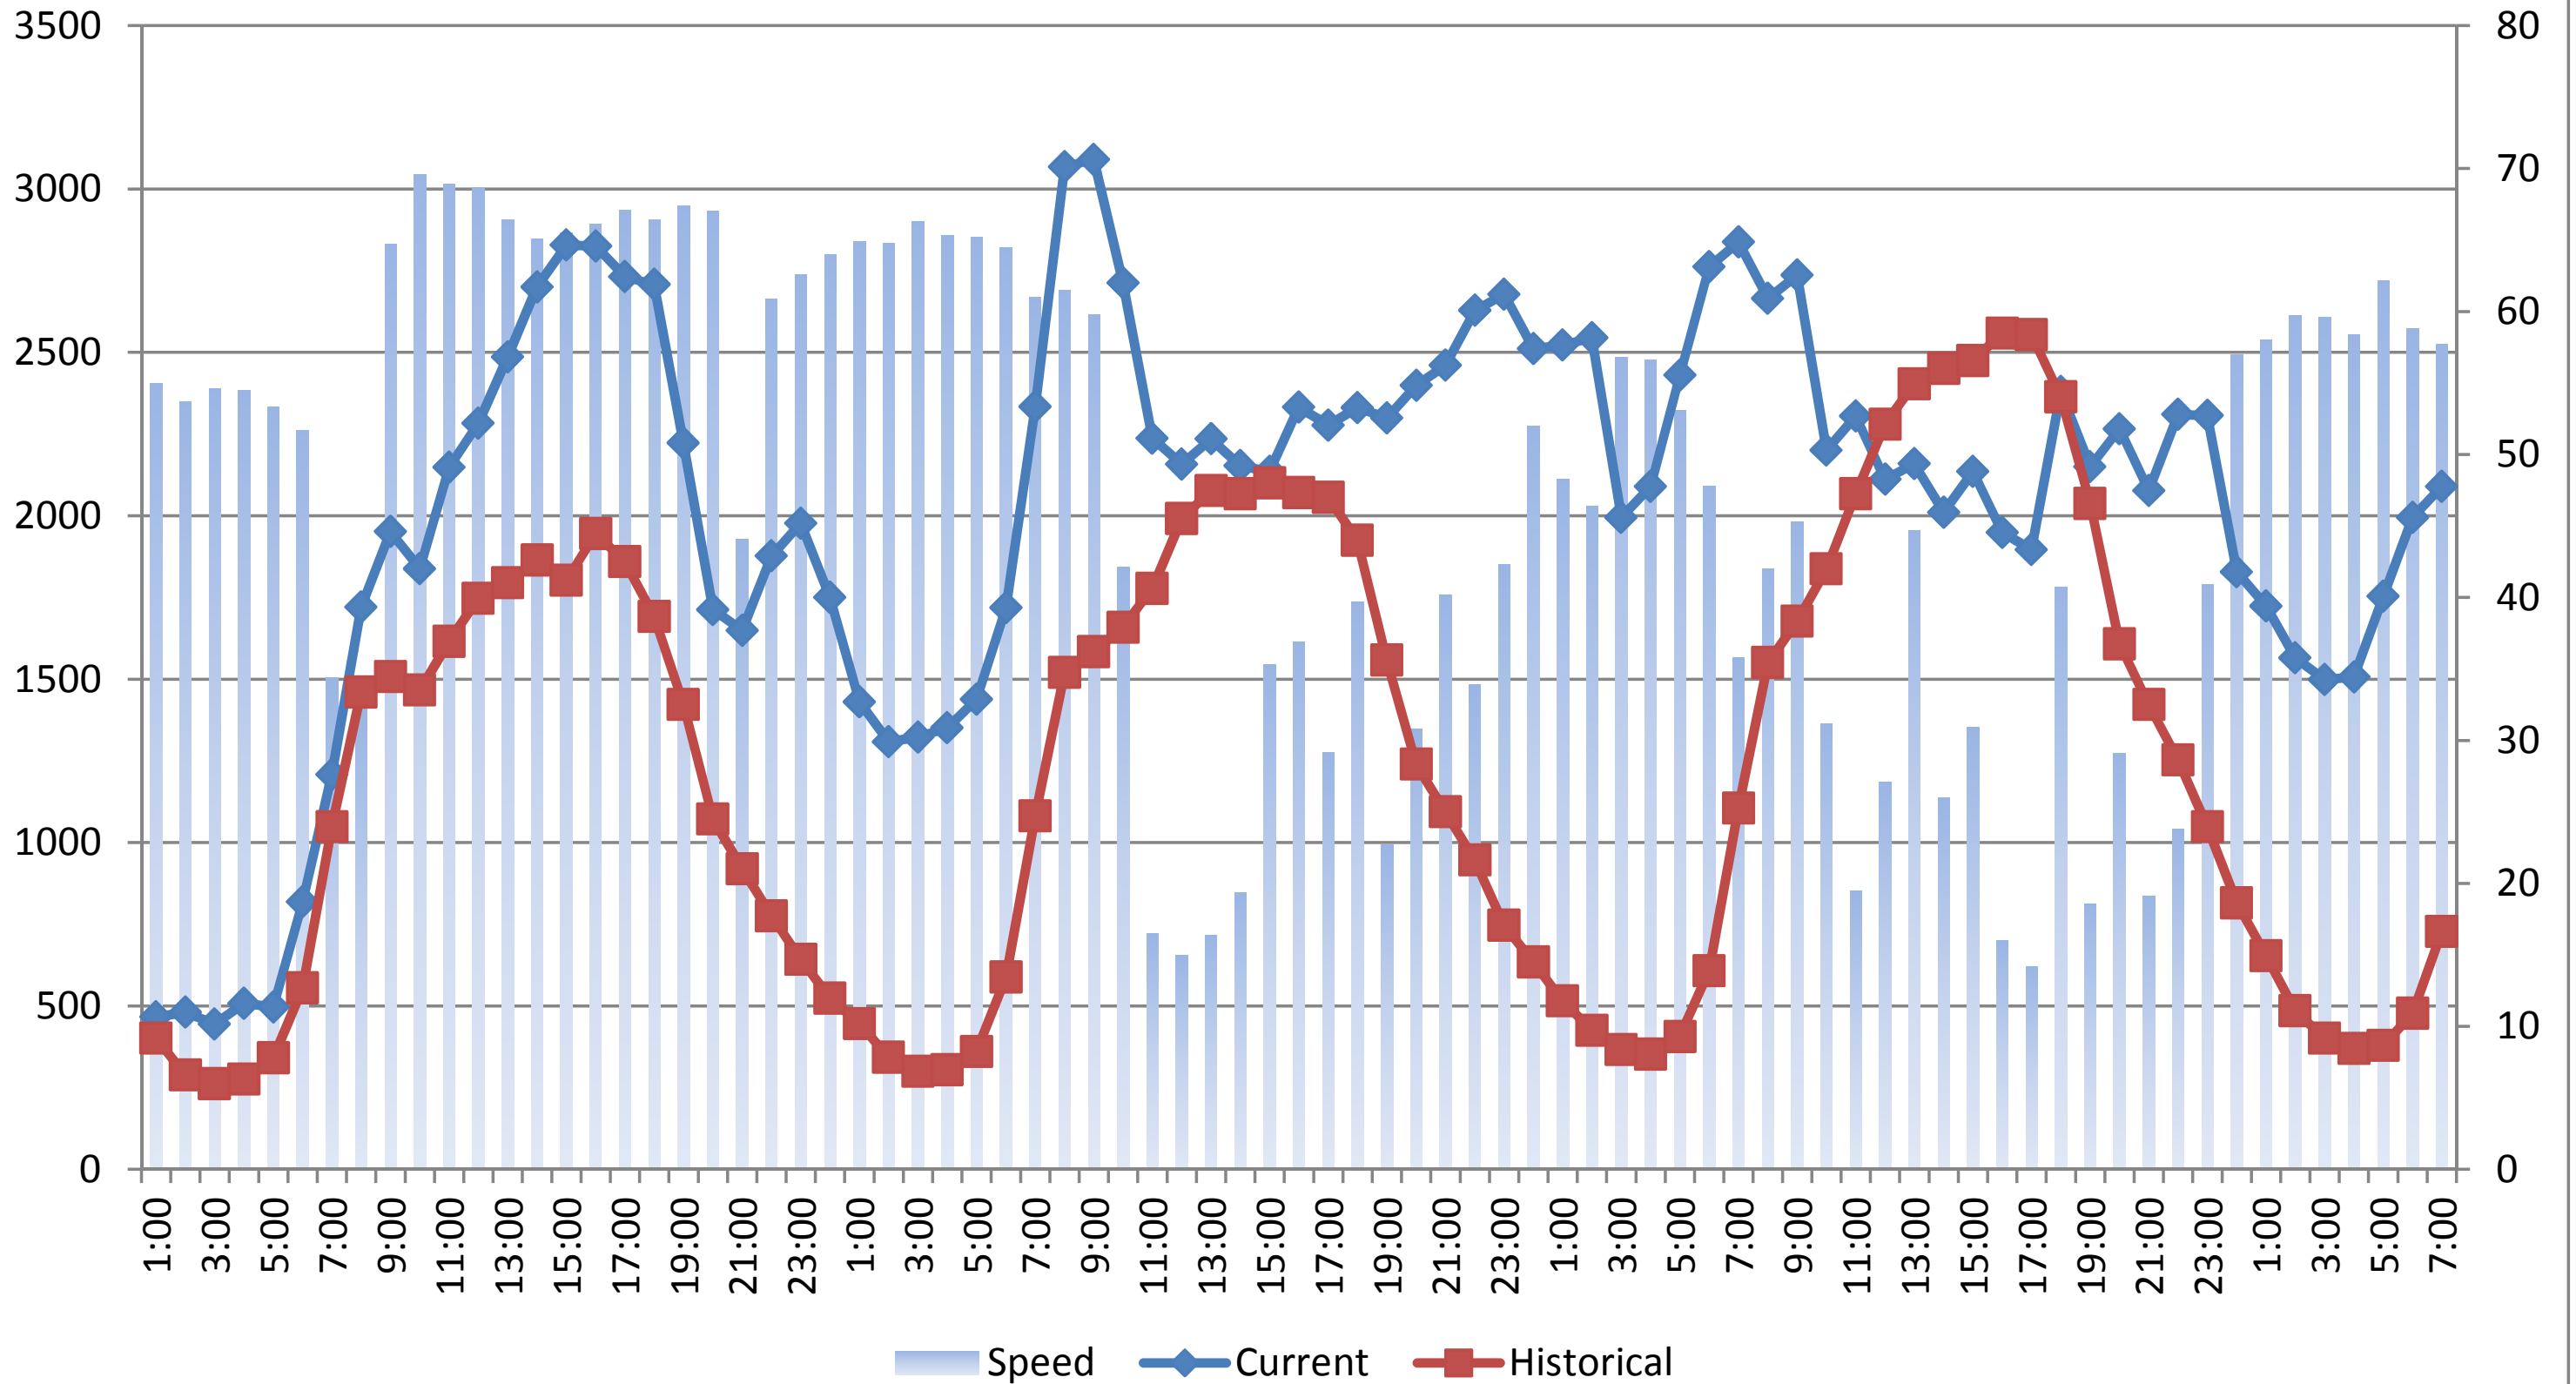

I-95 AT GEORGIA LINE NB, Site:28-JASPER, 9/6/17 - 9/9/17

I-20 AT GEORGIA LINE EB, Site:23-AIKEN, 9/6/17 - 9/9/17