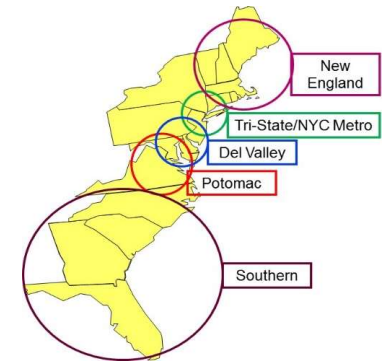

I-95 Corridor Coalition TMC-to-TMC Communications January 2017

DELAWARE VALLEY (New Jersey (South), Delaware, Pennsylvania)

PA Turnpike TMC
866-332-5889
Highspire, PA
800-932-0586

PENNSYLVANIA
PennDOT Statewide TMC 717-346-4400
Scranton/Wilkes-Barre TMC 570-963-4341
Lehigh Valley TMC 610-871-4600
Pennsylvania Harrisburg TMC (Central PA) 717-265-7600
Philadelphia Region King of Prussia TMC 610-205-6934

South Jersey TMC
856-486-6650

Delaware TMC, Smyrna, DE
302-659-4600

Delaware River Port Authority
Police (DRPA) Camden, NJ
856-968-3301

Delaware River & Bay Authority
(DRBA) TMC
302-571-6342

POTOMAC (Maryland, DC, Virginia)

MARYLAND CHART TMC
410-582-5650

MARYLAND – MD Transportation Auth. AOC
(includes Bridges and Tunnels)
Central 410-537-1233/1234
North 410-537-5601
South 410-537-6615

DC DOT TMC
202-671-3368

NORTHERN VIRGINIA TMC
703-877-3401

VIRGINIA Hampton Roads TMC
Eastern VA 757-424-9920

NOTE: TMC's shown are those impacting interstate incident information exchange. There are additional TMC's within State Jurisdictions that are not shown.