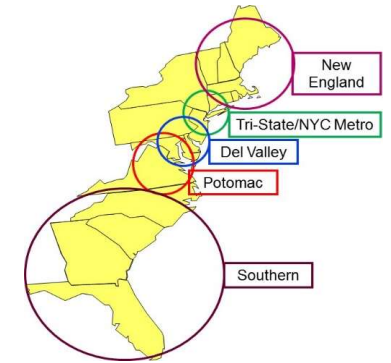

# I-95 Corridor Coalition TMC-to-TMC Communications January 2017

## TRI-STATE/NYC METRO (Connecticut, New York, New Jersey)

BUFFALO, NY  
TMC/NITTEC  
716-847-2070

Binghamton TMC  
607-772-6264

NEW YORK (Eastern/Upstate) STIICC  
518-457-3765

NYS THRUWAY – Albany  
Statewide Operations Center  
Southern/Western NY  
866-691-8282/518-433-4924

## DELAWARE VALLEY (New Jersey (South), Delaware, Pennsylvania)

PA Turnpike TMC  
866-332-5889  
Highspire, PA  
800-932-0586

PENNSYLVANIA  
PennDOT Statewide TMC 717-346-4400  
Scranton/Wilkes –Barre TMC 570-963-4341  
Lehigh Valley TMC 610-871-4600  
Pennsylvania Harrisburg TMC (Central PA) 717-265-7600  
Philadelphia Region King of Prussia TMC 610-205-6934

South Jersey TMC  
856-486-6650

Delaware TMC, Smyrna, DE  
302-659-4600

Delaware River Port Authority  
Police (DRPA) Camden, NJ  
856-968-3301

Delaware River & Bay Authority  
(DRBA) TMC  
302-571-6342

**NOTE:** TMC's shown are those impacting interstate incident information exchange. There are additional TMC's within State Jurisdictions that are not shown.